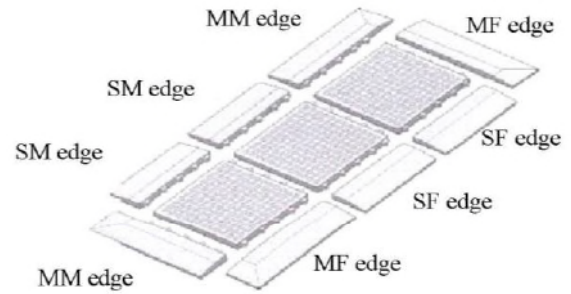

RUBBER MATTING

COMFORT PLUS MATS

1038

BLUE COMFORT MATTING - 500mm x 500mm x 25mm

IDEAL FOR DAIRY PITS and WORK AREAS
STANDING ON CONCRETE.

1038/3

COMFORT MAT Corner edge (male) Black (MM)

1038/4

COMFORT MAT Corner edge (female) Black (MF)

1038/5

COMFORT MAT Straight edge Black (male) (SM)

1038/6

COMFORT MAT Straight edge Black (female) (SF)

RUBBER MATTING

STOCK MAT

1039 BLACK HEAVY DUTY STOCK MAT - 2m x 1m
x 10mm

IDEAL FOR COW TURN AROUND AREAS OF
ROTARY DAIRIES, SLOPING AND SLIPPERY
CONCRETE, and HORSE FLOATS.