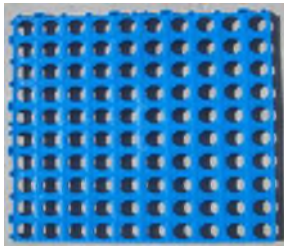

RUBBER MATTING

COMFORT PLUS MATS

1038

BLUE COMFORT MATTING - 500mm x 500mm x 25mm

IDEAL FOR DAIRY PITS and WORK AREAS
STANDING ON CONCRETE.

1038/3

COMFORT MAT Corner edge (male) Black (MM)

1038/4

COMFORT MAT Corner edge (female) Black (MF)

1038/5

COMFORT MAT Straight edge Black (male) (SM)

1038/6

COMFORT MAT Straight edge Black (female) (SF)

RUBBER MATTING

STOCK MAT

1039 BLACK HEAVY DUTY STOCK MAT - 2m x 1m
x 10mm

IDEAL FOR COW TURN AROUND AREAS OF
ROTARY DAIRIES, SLOPING AND SLIPPERY
CONCRETE, and HORSE FLOATS.